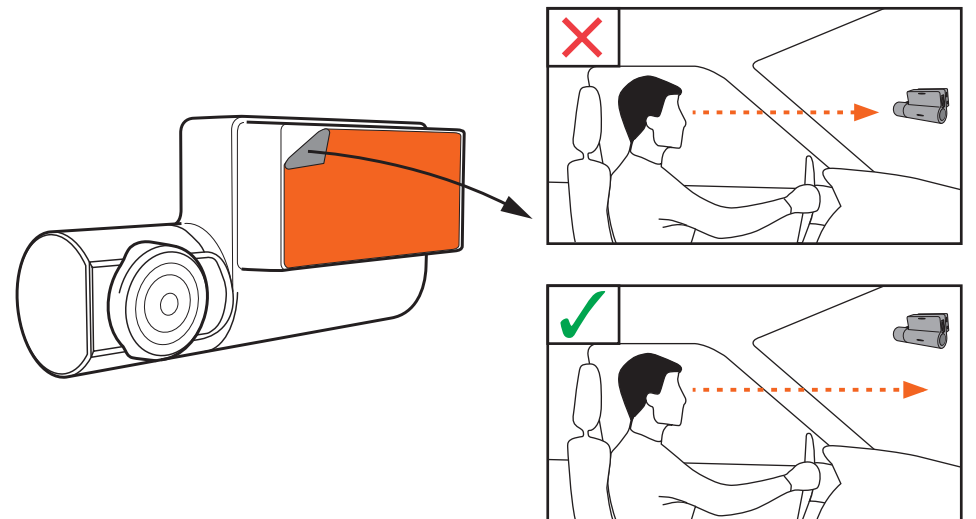

OSRAM

ROADsight 50

Mobile connected Dashcam HD 1440p

1

2

3

4

5