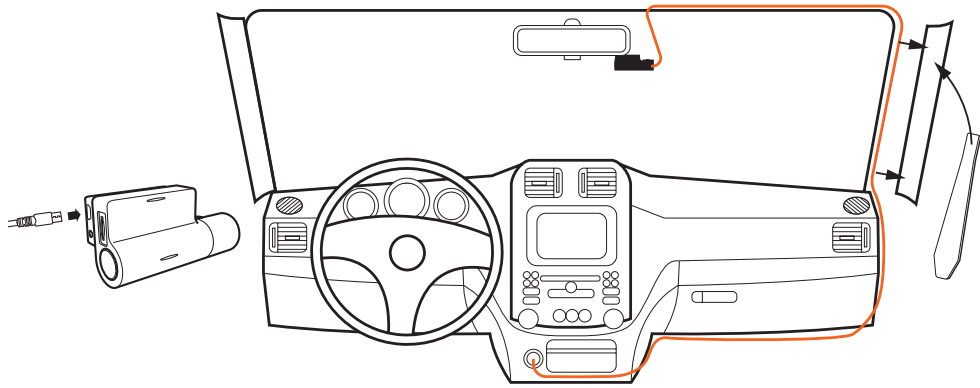

OSRAM

ROADsight 50

Mobile connected Dashcam HD 1440p

1

2

3

4

5