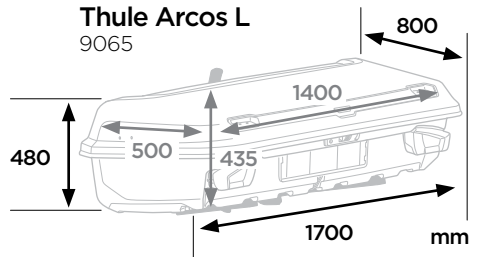

CITY CRASH
 Complies with ISO norm

Thule Arcos M/L

9061, 9062

i

Max 130 km/h

Max 50 kg

i

Thule Arcos M
9064

Thule Arcos L
9065

Max ↓

40 kg

50 kg

60 kg

70 kg

>80 kg

9 kg