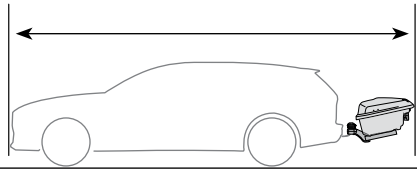

CITY CRASH
 Complies with ISO norm

Thule Arcos M/L

9061, 9062

i

Max 130 km/h

Max 50 kg

i

Thule Arcos M
9064