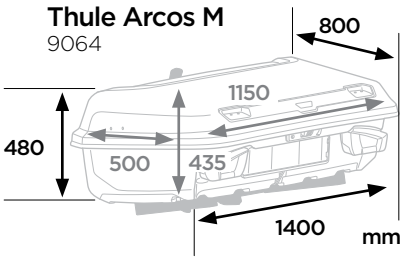

CITY CRASH
 Complies with ISO norm

Thule Arcos M/L

9061, 9062

i

Max 130 km/h

Max 50 kg

i

Thule Arcos M
9064

Thule Arcos L
9065

Max ↓

40 kg

50 kg

60 kg

70 kg

>80 kg

9 kg