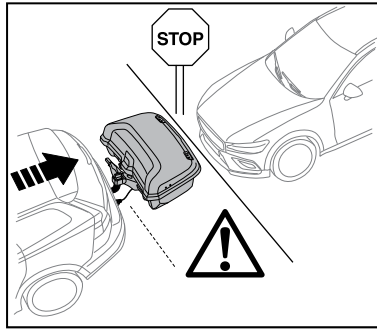

CITY CRASH
 Complies with ISO norm

Thule Arcos M/L

9061, 9062

i

Max 130 km/h

Max 50 kg

i

Thule Arcos M
9064